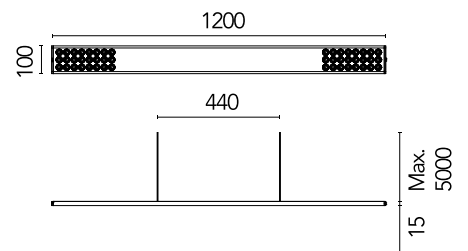

FLOS

05.6335.AP.CB Anodized Silver

Workmates Suspension Down Full Spectrum

Designed by FLOS Architectural, 2023

LED - Top LED - 26W - 2160lm - 3000K - CRI> 98 - Beam° 71

Suspension luminaire. Down emission. High-quality colour rendering Full Spectrum light source. Driver not included. Adjustable suspension height. Mechanical union module available for modular lines for various units. UGR<19. EN12464 - cd/m2 @ 65°<3000 compliant. Casambi, maximum distance between fixtures: 50m.

Are you a professional and your project needs consulting and support?

[BOOK AN APPOINTMENT](#)

Main specifications

Mounting	Suspension
Environments	Indoor dry location
Light source type	LED
Light sources included	Yes
LED type	Top LED
Lamp category	LED
Number of lamps	1
Power (W)	26
System power (W)	28
Source flux (lm)	2870
Lumen Output (lm)	2160

Physical

Colour	Anodized Silver
Cord colour	Transparent
Cord length (mm)	5000
Net weight (kg)	1.86
IP internal	20

Download

Mounting instructions [↓ PDF](#)

Photometric Files

LDT / IES [↓ ZIP](#)

Technical Drawings

2D [↓ ZIP](#)

3D [↓ ZIP](#)

Schematic light drawing

Photometric

Lighting type	Total
Light distribution	Asymmetric
CCT (K)	3000
CRI>	98
McAdam steps (SDCM)	3
Rf fidelity index	97
Rg gamut index	101
LED Life / Failure Ratio	L80B50>60.000h_Tc85°C
Beam angle C0-180 (°)	71
Beam angle C90-270 (°)	81
Extreme cut off	Yes
UGR _L	<16