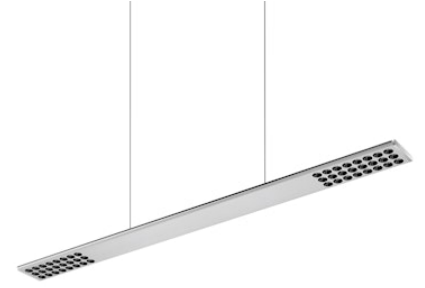

FLOS

05.6335.AP.CB Anodized Silver

Workmates Suspension Down Full Spectrum

Designed by FLOS Architectural, 2023

LED - Top LED - 26W - 2160lm - 3000K - CRI> 98 - Beam° 71

Suspension luminaire. Down emission. High-quality colour rendering Full Spectrum light source. Driver not included. Adjustable suspension height. Mechanical union module available for modular lines for various units. UGR<19. EN12464 - cd/m2 @ 65°<3000 compliant. Casambi, maximum distance between fixtures: 50m.

Are you a professional and your project needs consulting and support?

[BOOK AN APPOINTMENT](#)

Main specifications

Mounting	Suspension
Environments	Indoor dry location
Light source type	LED
Light sources included	Yes
LED type	Top LED
Lamp category	LED
Number of lamps	1
Power (W)	26
System power (W)	28
Source flux (lm)	2870
Lumen Output (lm)	2160

Physical

Colour	Anodized Silver
Cord colour	Transparent
Cord length (mm)	5000
Net weight (kg)	1.86
IP internal	20

Download

Mounting instructions [↓ PDF](#)

Photometric Files

LDT / IES [↓ ZIP](#)

Technical Drawings