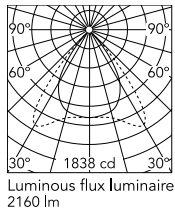

Physical

Colour	Anodized Silver
Cord colour	Transparent
Cord length (mm)	5000
Net weight (kg)	1.86
IP internal	20

Download

Mounting instructions [↓ PDF](#)

Photometric Files

LDT / IES [↓ ZIP](#)

Technical Drawings

2D [↓ ZIP](#)

3D [↓ ZIP](#)

Schematic light drawing

Photometric

Lighting type	Total
Light distribution	Asymmetric
CCT (K)	3000
CRI>	98
McAdam steps (SDCM)	3
Rf fidelity index	97
Rg gamut index	101
LED Life / Failure Ratio	L80B50>60.000h_Tc85°C
Beam angle C0-180 (°)	71
Beam angle C90-270 (°)	81
Extreme cut off	Yes
UGR _L	<16