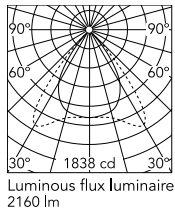

Physical

Colour	White
Cord colour	White
Cord length (mm)	5000
Net weight (kg)	1.86
IP internal	20

Download

Mounting instructions [↓ PDF](#)

Photometric Files

LDT / IES [↓ ZIP](#)

Technical Drawings

2D [↓ ZIP](#)

3D [↓ ZIP](#)

Schematic light drawing

Beam Angle: 71°

h(m)	E(lx)	D(m)
1	1465	1.42
2	366	2.83
3	163	4.25
4	92	5.66
5	59	7.08

Luminous flux Luminaire
2160 lm

Photometric

Lighting type	Total
Light distribution	Asymmetric
CCT (K)	3000
CRI>	98
McAdam steps (SDCM)	3
Rf fidelity index	97
Rg gamut index	101
LED Life / Failure Ratio	L80B50>60.000h_Tc85°C
Beam angle C0-180 (°)	71
Beam angle C90-270 (°)	81
Extreme cut off	Yes
UGR _L	<16