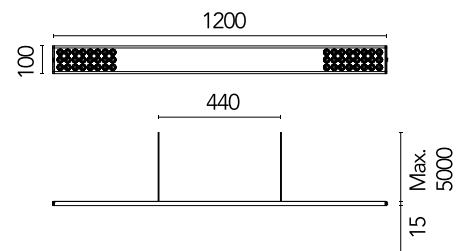

FLOS

05.6335.40.CB White

Workmates Suspension Down Full Spectrum

Designed by FLOS Architectural, 2023

LED - Top LED - 26W - 2160lm - 3000K - CRI> 98 - Beam° 71

Suspension luminaire. Down emission. High-quality colour rendering Full Spectrum light source. Driver not included. Adjustable suspension height. Mechanical union module available for modular lines for various units. UGR<19. EN12464 - cd/m2 @ 65°<3000 compliant. Casambi, maximum distance between fixtures: 50m.

Are you a professional and your project needs consulting and support?

[BOOK AN APPOINTMENT](#)

Main specifications

Mounting	Suspension
Environments	Indoor dry location
Light source type	LED
Light sources included	Yes
LED type	Top LED
Lamp category	LED
Number of lamps	1
Power (W)	26
System power (W)	28
Source flux (lm)	2870
Lumen Output (lm)	2160

Physical

Colour	White
Cord colour	White
Cord length (mm)	5000
Net weight (kg)	1.86
IP internal	20

Download

Mounting instructions [↓ PDF](#)

Photometric Files

LDT / IES [↓ ZIP](#)

Technical Drawings

2D [↓ ZIP](#)

3D [↓ ZIP](#)

Schematic light drawing

Beam Angle: 71°

h(m)	E(lx)	D(m)
1	1465	1.42
2	366	2.83
3	163	4.25
4	92	5.66
5	59	7.08

Luminous flux Luminaire
2160 lm

Photometric

Lighting type	Total
Light distribution	Asymmetric
CCT (K)	3000
CRI>	98
McAdam steps (SDCM)	3
Rf fidelity index	97
Rg gamut index	101
LED Life / Failure Ratio	L80B50>60.000h_Tc85°C
Beam angle C0-180 (°)	71
Beam angle C90-270 (°)	81
Extreme cut off	Yes
UGR _L	<16