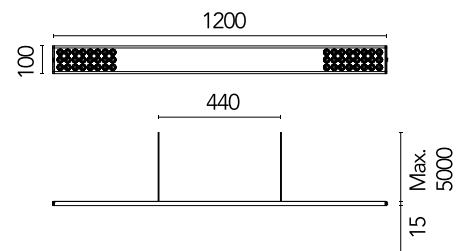

FLOS

05.6335.40.C6 All White

Workmates Suspension Down Full Spectrum

Designed by FLOS Architectural, 2023

LED - Top LED - 26W - 2365lm - 3000K - CRI> 98 - Beam° 71

Suspension luminaire. Down emission. High-quality colour rendering Full Spectrum light source. Driver not included. Adjustable suspension height. Mechanical union module available for modular lines for various units. UGR<19. EN12464 - cd/m2 @ 65°<3000 compliant. Casambi, maximum distance between fixtures: 50m.

Are you a professional and your project needs consulting and support?

[BOOK AN APPOINTMENT](#)

Main specifications

Mounting	Suspension
Environments	Indoor dry location
Light source type	LED
Light sources included	Yes
LED type	Top LED
Lamp category	LED
Number of lamps	1
Power (W)	26
System power (W)	28
Source flux (lm)	2870
Lumen Output (lm)	2365

Physical

Colour	All White
Cord colour	White
Cord length (mm)	5000
Net weight (kg)	1.86
IP internal	20

Download

Mounting instructions [↓ PDF](#)

Photometric Files

LDT / IES [↓ ZIP](#)

Technical Drawings

2D [↓ ZIP](#)

3D [↓ ZIP](#)

Schematic light drawing

Photometric

Lighting type	Total
Light distribution	Asymmetric
CCT (K)	3000
CRI>	98
McAdam steps (SDCM)	3
Rf fidelity index	97
Rg gamut index	101
LED Life / Failure Ratio	L80B50>60.000h_Tc85°C
Beam angle C0-180 (°)	71
Beam angle C90-270 (°)	82
Extreme cut off	Yes
UGR _L	<16