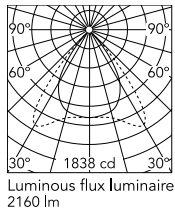

Physical

Colour	All White
Cord colour	White
Cord length (mm)	5000
Net weight (kg)	1.86
IP internal	20

Download

Mounting instructions [↓ PDF](#)

Photometric Files

LDT / IES [↓ ZIP](#)

Technical Drawings

2D [↓ ZIP](#)

3D [↓ ZIP](#)

Schematic light drawing

Photometric

Lighting type	Total
Light distribution	Asymmetric
CCT (K)	3000
CRI>	98
McAdam steps (SDCM)	3
Rf fidelity index	97
Rg gamut index	101
LED Life / Failure Ratio	L80B50>60.000h_Tc85°C
Beam angle C0-180 (°)	71
Beam angle C90-270 (°)	82
Extreme cut off	Yes
UGR _L	<16