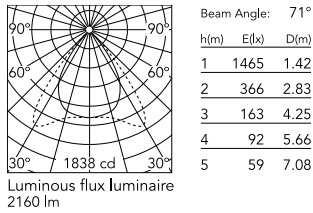

Physical

Colour	Black
Cord colour	Black
Cord length (mm)	5000
Net weight (kg)	1.86
IP internal	20

Download

Mounting instructions  PDF

Photometric Files

LDT / IES  ZIP

Technical Drawings

2D  ZIP

3D  ZIP

Schematic light drawing

Photometric

Lighting type	Total
Light distribution	Asymmetric
CCT (K)	3000
CRI>	98
McAdam steps (SDCM)	3
Rf fidelity index	97
Rg gamut index	101
LED Life / Failure Ratio	L80B50>60.000h_Tc85°C
Beam angle C0-180 (°)	71
Beam angle C90-270 (°)	81
Extreme cut off	Yes
UGR _L	<16