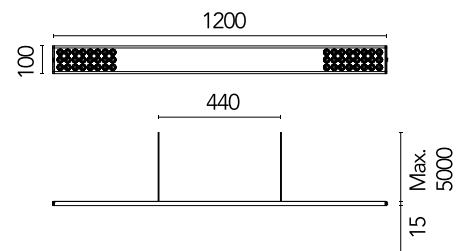

FLOS

05.6335.14.CB Black

Workmates Suspension Down Full Spectrum

Designed by FLOS Architectural, 2023

LED - Top LED - 26W - 2160lm - 3000K - CRI> 98 - Beam° 71

Suspension luminaire. Down emission. High-quality colour rendering Full Spectrum light source. Driver not included. Adjustable suspension height. Mechanical union module available for modular lines for various units. UGR<19. EN12464 - cd/m2 @ 65°<3000 compliant. Casambi, maximum distance between fixtures: 50m.

Are you a professional and your project needs consulting and support?

BOOK AN APPOINTMENT

Main specifications

Mounting	Suspension
Environments	Indoor dry location
Light source type	LED
Light sources included	Yes
LED type	Top LED
Lamp category	LED
Number of lamps	1
Power (W)	26
System power (W)	28
Source flux (lm)	2870
Lumen Output (lm)	2160

Physical

Colour	Black
Cord colour	Black
Cord length (mm)	5000
Net weight (kg)	1.86
IP internal	20

Download

Mounting instructions  PDF

Photometric Files

LDT / IES  ZIP

Technical Drawings

2D  ZIP

3D  ZIP

Schematic light drawing

Photometric

Lighting type	Total
Light distribution	Asymmetric
CCT (K)	3000
CRI>	98
McAdam steps (SDCM)	3
Rf fidelity index	97
Rg gamut index	101
LED Life / Failure Ratio	L80B50>60.000h_Tc85°C
Beam angle C0-180 (°)	71
Beam angle C90-270 (°)	81
Extreme cut off	Yes
UGR _L	<16