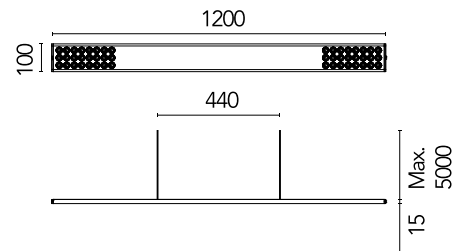

FLOS

05.6332.AP.CB Anodized Silver

Workmates Suspension Down Full Spectrum

Designed by FLOS Architectural, 2023

LED - Top LED - 26W - 2521lm - 4000K - CRI> 98 - Beam° 73

Suspension luminaire. Down emission. High-quality colour rendering Full Spectrum light source. Driver not included. Adjustable suspension height. Mechanical union module available for modular lines for various units. UGR<19. EN12464 - cd/m2 @ 65°<3000 compliant. Casambi, maximum distance between fixtures: 50m.

Are you a professional and your project needs consulting and support?

[BOOK AN APPOINTMENT](#)

Main specifications

Mounting	Suspension
Environments	Indoor dry location
Light source type	LED
Light sources included	Yes
LED type	Top LED
Lamp category	LED
Number of lamps	1
Power (W)	26
System power (W)	28
Source flux (lm)	3146
Lumen Output (lm)	2521

Physical

Colour	Anodized Silver
Cord colour	Transparent
Cord length (mm)	5000
Net weight (kg)	1.86
IP internal	20

Download

Mounting instructions [↓ PDF](#)

Photometric Files

LDT / IES [↓ ZIP](#)

Technical Drawings

2D [↓ ZIP](#)

3D [↓ ZIP](#)

Schematic light drawing

Photometric

Lighting type	Total
Light distribution	Symmetric
CCT (K)	4000
CRI>	98
McAdam steps (SDCM)	3
Rf fidelity index	97
Rg gamut index	101
LED Life / Failure Ratio	L80B50>60.000h_Tc85°C
Beam angle C0-180 (°)	73
Beam angle C90-270 (°)	75
Extreme cut off	Yes
UGR _L	<16