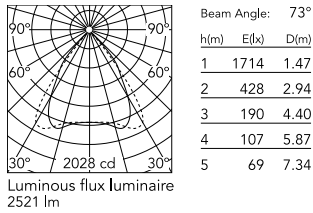

Physical

Colour	Anodized Silver
Cord colour	Transparent
Cord length (mm)	5000
Net weight (kg)	1.86
IP internal	20

Download

Mounting instructions [↓ PDF](#)

Photometric Files

LDT / IES [↓ ZIP](#)

Technical Drawings

2D [↓ ZIP](#)

3D [↓ ZIP](#)

Schematic light drawing

Photometric

Lighting type	Total
Light distribution	Symmetric
CCT (K)	4000
CRI>	98
McAdam steps (SDCM)	3
Rf fidelity index	97
Rg gamut index	101
LED Life / Failure Ratio	L80B50>60.000h_Tc85°C
Beam angle C0-180 (°)	73
Beam angle C90-270 (°)	75
Extreme cut off	Yes
UGR _L	<16