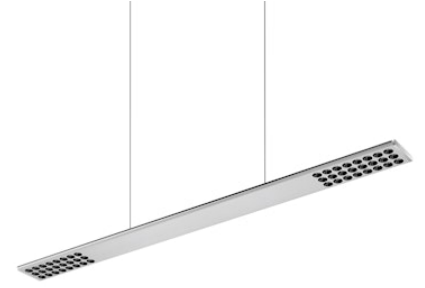

FLOS

05.6332.AP.CB Anodized Silver

Workmates Suspension Down Full Spectrum

Designed by FLOS Architectural, 2023

LED - Top LED - 26W - 2521lm - 4000K - CRI> 98 - Beam° 73

Suspension luminaire. Down emission. High-quality colour rendering Full Spectrum light source. Driver not included. Adjustable suspension height. Mechanical union module available for modular lines for various units. UGR<19. EN12464 - cd/m2 @ 65°<3000 compliant. Casambi, maximum distance between fixtures: 50m.

Are you a professional and your project needs consulting and support?

[BOOK AN APPOINTMENT](#)

Main specifications

Mounting	Suspension
Environments	Indoor dry location
Light source type	LED
Light sources included	Yes
LED type	Top LED
Lamp category	LED
Number of lamps	1
Power (W)	26
System power (W)	28
Source flux (lm)	3146
Lumen Output (lm)	2521

Physical

Colour	Anodized Silver
Cord colour	Transparent
Cord length (mm)	5000
Net weight (kg)	1.86
IP internal	20

Download

Mounting instructions [↓ PDF](#)

Photometric Files

LDT / IES [↓ ZIP](#)

Technical Drawings