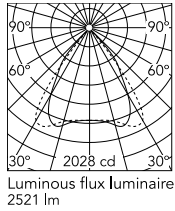

Physical

Colour	White
Cord colour	White
Cord length (mm)	5000
Net weight (kg)	1.86
IP internal	20

Download

Mounting instructions [↓ PDF](#)

Photometric Files

LDT / IES [↓ ZIP](#)

Technical Drawings

2D [↓ ZIP](#)

3D [↓ ZIP](#)

Schematic light drawing

Photometric

Lighting type	Total
Light distribution	Symmetric
CCT (K)	4000
CRI>	98
McAdam steps (SDCM)	3
Rf fidelity index	97
Rg gamut index	101
LED Life / Failure Ratio	L80B50>60.000h_Tc85°C
Beam angle C0-180 (°)	73
Beam angle C90-270 (°)	75
Extreme cut off	Yes
UGR _L	<16