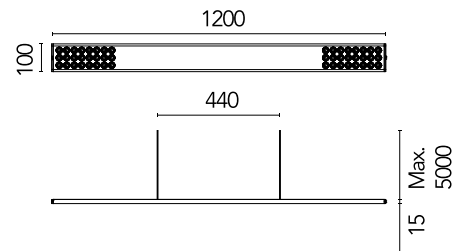

FLOS

05.6332.40.CB White

Workmates Suspension Down Full Spectrum

Designed by FLOS Architectural, 2023

LED - Top LED - 26W - 2521lm - 4000K - CRI> 98 - Beam° 73

Suspension luminaire. Down emission. High-quality colour rendering Full Spectrum light source. Driver not included. Adjustable suspension height. Mechanical union module available for modular lines for various units. UGR<19. EN12464 - cd/m2 @ 65°<3000 compliant. Casambi, maximum distance between fixtures: 50m.

Are you a professional and your project needs consulting and support?

[BOOK AN APPOINTMENT](#)

Main specifications

Mounting	Suspension
Environments	Indoor dry location
Light source type	LED
Light sources included	Yes
LED type	Top LED
Lamp category	LED
Number of lamps	1
Power (W)	26
System power (W)	28
Source flux (lm)	3146
Lumen Output (lm)	2521

Physical

Colour	White
Cord colour	White
Cord length (mm)	5000
Net weight (kg)	1.86
IP internal	20

Download

Mounting instructions [↓ PDF](#)

Photometric Files

LDT / IES [↓ ZIP](#)

Technical Drawings

2D [↓ ZIP](#)

3D [↓ ZIP](#)

Schematic light drawing

Photometric

Lighting type	Total
Light distribution	Symmetric
CCT (K)	4000
CRI>	98
McAdam steps (SDCM)	3
Rf fidelity index	97
Rg gamut index	101
LED Life / Failure Ratio	L80B50>60.000h_Tc85°C
Beam angle C0-180 (°)	73
Beam angle C90-270 (°)	75
Extreme cut off	Yes
UGR _L	<16