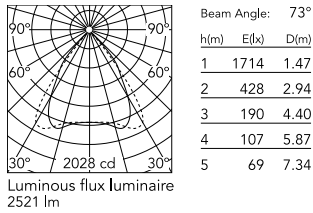

Physical

Colour	All White
Cord colour	White
Cord length (mm)	5000
Net weight (kg)	1.86
IP internal	20

Download

Mounting instructions [↓ PDF](#)

Photometric Files

LDT / IES [↓ ZIP](#)

Technical Drawings

2D [↓ ZIP](#)

3D [↓ ZIP](#)

Schematic light drawing

Photometric

Lighting type	Total
Light distribution	Symmetric
CCT (K)	4000
CRI>	98
McAdam steps (SDCM)	3
Rf fidelity index	97
Rg gamut index	101
LED Life / Failure Ratio	L80B50>60.000h_Tc85°C
Beam angle C0-180 (°)	73
Beam angle C90-270 (°)	75
Extreme cut off	Yes
UGR _L	<19