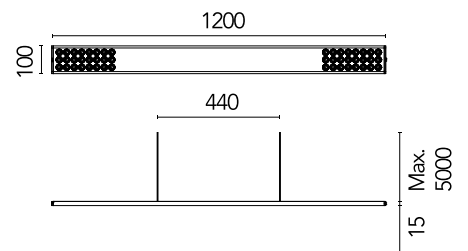

FLOS

05.6332.40.C6 All White

Workmates Suspension Down Full Spectrum

Designed by FLOS Architectural, 2023

LED - Top LED - 26W - 2701lm - 4000K - CRI> 98 - Beam° 73

Suspension luminaire. Down emission. High-quality colour rendering Full Spectrum light source. Driver not included. Adjustable suspension height. Mechanical union module available for modular lines for various units. UGR<19. EN12464 - cd/m2 @ 65°<3000 compliant. Casambi, maximum distance between fixtures: 50m.

Are you a professional and your project needs consulting and support?

[BOOK AN APPOINTMENT](#)

Main specifications

Mounting	Suspension
Environments	Indoor dry location
Light source type	LED
Light sources included	Yes
LED type	Top LED
Lamp category	LED
Number of lamps	1
Power (W)	26
System power (W)	28
Source flux (lm)	3146
Lumen Output (lm)	2701

Physical

Colour	All White
Cord colour	White
Cord length (mm)	5000
Net weight (kg)	1.86
IP internal	20

Download

Mounting instructions [↓ PDF](#)

Photometric Files

LDT / IES [↓ ZIP](#)

Technical Drawings

2D [↓ ZIP](#)

3D [↓ ZIP](#)

Schematic light drawing

Photometric

Lighting type	Total
Light distribution	Symmetric
CCT (K)	4000
CRI>	98
McAdam steps (SDCM)	3
Rf fidelity index	97
Rg gamut index	101
LED Life / Failure Ratio	L80B50>60.000h_Tc85°C
Beam angle C0-180 (°)	73
Beam angle C90-270 (°)	75
Extreme cut off	Yes
UGR _L	<19