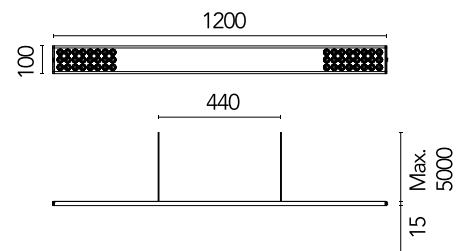

FLOS

05.6332.14.CB Black

Workmates Suspension Down Full Spectrum

Designed by FLOS Architectural, 2023

LED - Top LED - 26W - 2521lm - 4000K - CRI> 98 - Beam° 73

Suspension luminaire. Down emission. High-quality colour rendering Full Spectrum light source. Driver not included. Adjustable suspension height. Mechanical union module available for modular lines for various units. UGR<19. EN12464 - cd/m2 @ 65°<3000 compliant. Casambi, maximum distance between fixtures: 50m.

Are you a professional and your project needs consulting and support?

[BOOK AN APPOINTMENT](#)

Main specifications

Mounting	Suspension
Environments	Indoor dry location
Light source type	LED
Light sources included	Yes
LED type	Top LED
Lamp category	LED
Number of lamps	1
Power (W)	26
System power (W)	28
Source flux (lm)	3146
Lumen Output (lm)	2521

Physical

Colour	Black
Cord colour	Black
Cord length (mm)	5000
Net weight (kg)	1.86
IP internal	20

Download

Mounting instructions [↓ PDF](#)

Photometric Files

LDT / IES [↓ ZIP](#)

Technical Drawings

2D [↓ ZIP](#)

3D [↓ ZIP](#)

Schematic light drawing

Photometric

Lighting type	Total
Light distribution	Symmetric
CCT (K)	4000
CRI>	98
McAdam steps (SDCM)	3
Rf fidelity index	97
Rg gamut index	101
LED Life / Failure Ratio	L80B50>60.000h_Tc85°C
Beam angle C0-180 (°)	73
Beam angle C90-270 (°)	75
Extreme cut off	Yes
UGR _L	<16