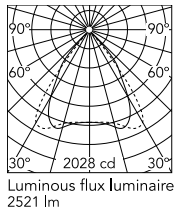

Physical

Colour	Black
Cord colour	Black
Cord length (mm)	5000
Net weight (kg)	1.86
IP internal	20

Download

Mounting instructions [↓ PDF](#)

Photometric Files

LDT / IES [↓ ZIP](#)

Technical Drawings

2D [↓ ZIP](#)

3D [↓ ZIP](#)

Schematic light drawing

Photometric

Lighting type	Total
Light distribution	Symmetric
CCT (K)	4000
CRI>	98
McAdam steps (SDCM)	3
Rf fidelity index	97
Rg gamut index	101
LED Life / Failure Ratio	L80B50>60.000h_Tc85°C
Beam angle C0-180 (°)	73
Beam angle C90-270 (°)	75
Extreme cut off	Yes
UGR _L	<16