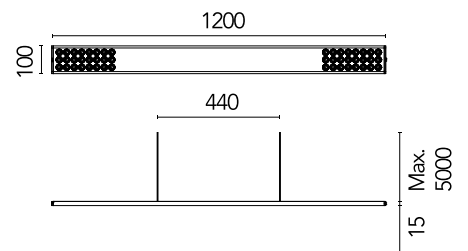

LED - Top LED - 26W - 2325lm - 3500K - CRI> 98 - Beam° 73

Suspension luminaire. Down emission. High-quality colour rendering Full Spectrum light source. Driver not included. Adjustable suspension height. Mechanical union module available for modular lines for various units. UGR<19. EN12464 - cd/m2 @ 65°<3000 compliant. Casambi, maximum distance between fixtures: 50m.

Are you a professional and your project needs consulting and support?

[BOOK AN APPOINTMENT](#)