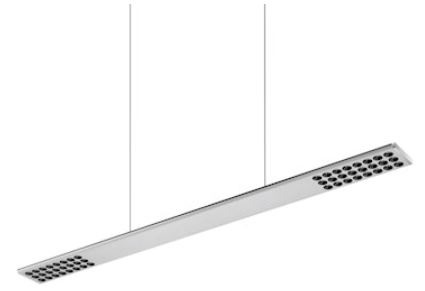

## Workmates Suspension Down Full Spectrum

Designed by FLOS Architectural, 2023

LED - Top LED - 26W - 2325lm - 3500K - CRI> 98 - Beam° 73

Suspension luminaire. Down emission. High-quality colour rendering Full Spectrum light source. Driver not included. Adjustable suspension height. Mechanical union module available for modular lines for various units. UGR<19. EN12464 - cd/m2 @ 65°<3000 compliant. Casambi, maximum distance between fixtures: 50m.

### Main specifications

Mounting	Suspension
Environments	Indoor dry location
Light source type	LED
Light sources included	Yes
LED type	Top LED
Lamp category	LED
Number of lamps	1
Power (W)	26
System power (W)	28
Source flux (lm)	2902
Lumen Output (lm)	2325