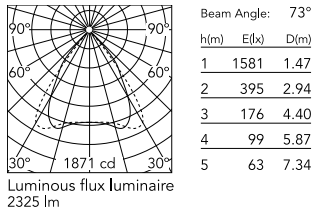

Physical

Colour	White
Cord colour	White
Cord length (mm)	5000
Net weight (kg)	1.86
IP internal	20

Download

Mounting instructions [↓ PDF](#)

Photometric Files

LDT / IES [↓ ZIP](#)

Technical Drawings

2D [↓ ZIP](#)

3D [↓ ZIP](#)

Schematic light drawing

Photometric

Lighting type	Total
Light distribution	Symmetric
CCT (K)	3500
CRI>	98
McAdam steps (SDCM)	3
Rf fidelity index	97
Rg gamut index	102
LED Life / Failure Ratio	L80B50>60.000h_Tc85°C
Beam angle C0-180 (°)	73
Beam angle C90-270 (°)	75
Extreme cut off	Yes
UGR _L	<16