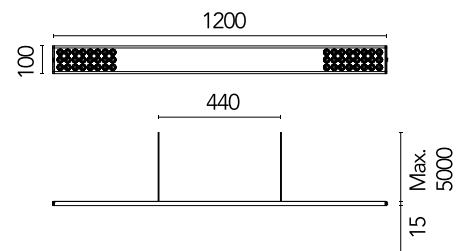

FLOS

05.6331.40.CB White

Workmates Suspension Down Full Spectrum

Designed by FLOS Architectural, 2023

LED - Top LED - 26W - 2325lm - 3500K - CRI> 98 - Beam° 73

Suspension luminaire. Down emission. High-quality colour rendering Full Spectrum light source. Driver not included. Adjustable suspension height. Mechanical union module available for modular lines for various units. UGR<19. EN12464 - cd/m2 @ 65°<3000 compliant. Casambi, maximum distance between fixtures: 50m.

Are you a professional and your project needs consulting and support?

[BOOK AN APPOINTMENT](#)

Main specifications

Mounting	Suspension
Environments	Indoor dry location
Light source type	LED
Light sources included	Yes
LED type	Top LED
Lamp category	LED
Number of lamps	1
Power (W)	26
System power (W)	28
Source flux (lm)	2902
Lumen Output (lm)	2325

Physical

Colour	White
Cord colour	White
Cord length (mm)	5000
Net weight (kg)	1.86
IP internal	20

Download

Mounting instructions [↓ PDF](#)

Photometric Files

LDT / IES [↓ ZIP](#)

Technical Drawings

2D [↓ ZIP](#)

3D [↓ ZIP](#)

Schematic light drawing

Photometric

Lighting type	Total
Light distribution	Symmetric
CCT (K)	3500
CRI>	98
McAdam steps (SDCM)	3
Rf fidelity index	97
Rg gamut index	102
LED Life / Failure Ratio	L80B50>60.000h_Tc85°C
Beam angle C0-180 (°)	73
Beam angle C90-270 (°)	75
Extreme cut off	Yes
UGR _L	<16