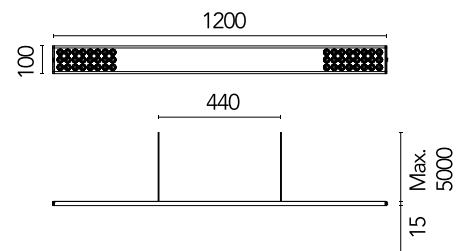

FLOS

05.6331.14.CB Black

Workmates Suspension Down Full Spectrum

Designed by FLOS Architectural, 2023

LED - Top LED - 26W - 2325lm - 3500K - CRI> 98 - Beam° 73

Suspension luminaire. Down emission. High-quality colour rendering Full Spectrum light source. Driver not included. Adjustable suspension height. Mechanical union module available for modular lines for various units. UGR<19. EN12464 - cd/m2 @ 65°<3000 compliant. Casambi, maximum distance between fixtures: 50m.

Are you a professional and your project needs consulting and support?

[BOOK AN APPOINTMENT](#)

Main specifications

Mounting	Suspension
Environments	Indoor dry location
Light source type	LED
Light sources included	Yes
LED type	Top LED
Lamp category	LED
Number of lamps	1
Power (W)	26
System power (W)	28
Source flux (lm)	2902
Lumen Output (lm)	2325

Physical

Colour	Black
Cord colour	Black
Cord length (mm)	5000
Net weight (kg)	1.86
IP internal	20

Download

Mounting instructions [↓ PDF](#)

Photometric Files

LDT / IES [↓ ZIP](#)

Technical Drawings

2D [↓ ZIP](#)

3D [↓ ZIP](#)

Schematic light drawing

Beam Angle: 73°

h(m)	E(lx)	D(m)
1	1581	1.47
2	395	2.94
3	176	4.40
4	99	5.87
5	63	7.34

Luminous flux Luminaire
2325 lm

Photometric

Lighting type	Total
Light distribution	Symmetric
CCT (K)	3500
CRI>	98
McAdam steps (SDCM)	3
Rf fidelity index	97
Rg gamut index	102
LED Life / Failure Ratio	L80B50>60.000h_Tc85°C
Beam angle C0-180 (°)	73
Beam angle C90-270 (°)	75
Extreme cut off	Yes
UGR _L	<16