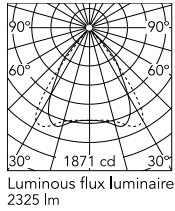

Physical

Colour	Black
Cord colour	Black
Cord length (mm)	5000
Net weight (kg)	1.86
IP internal	20

Download

Mounting instructions [↓ PDF](#)

Photometric Files

LDT / IES [↓ ZIP](#)

Technical Drawings

2D [↓ ZIP](#)

3D [↓ ZIP](#)

Schematic light drawing

Beam Angle: 73°

h(m)	E(lx)	D(m)
1	1581	1.47
2	395	2.94
3	176	4.40
4	99	5.87
5	63	7.34

Luminous flux Luminaire
2325 lm

Photometric

Lighting type	Total
Light distribution	Symmetric
CCT (K)	3500
CRI>	98
McAdam steps (SDCM)	3
Rf fidelity index	97
Rg gamut index	102
LED Life / Failure Ratio	L80B50>60.000h_Tc85°C
Beam angle C0-180 (°)	73
Beam angle C90-270 (°)	75
Extreme cut off	Yes
UGR _L	<16