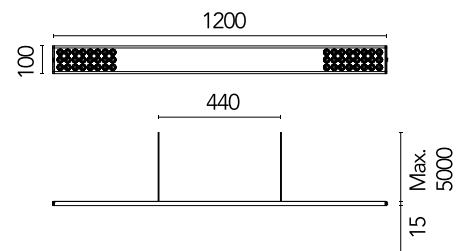

FLOS

05.6330.AP.CB Anodized Silver

Workmates Suspension Down Full Spectrum

Designed by FLOS Architectural, 2023

LED - Top LED - 26W - 2300lm - 3000K - CRI> 98 - Beam° 73

Suspension luminaire. Down emission. High-quality colour rendering Full Spectrum light source. Driver not included. Adjustable suspension height. Mechanical union module available for modular lines for various units. UGR<19. EN12464 - cd/m2 @ 65°<3000 compliant. Casambi, maximum distance between fixtures: 50m.

Are you a professional and your project needs consulting and support?

[BOOK AN APPOINTMENT](#)

Main specifications

Mounting	Suspension
Environments	Indoor dry location
Light source type	LED
Light sources included	Yes
LED type	Top LED
Lamp category	LED
Number of lamps	1
Power (W)	26
System power (W)	28
Source flux (lm)	2870
Lumen Output (lm)	2300

Physical

Colour	Anodized Silver
Cord colour	Transparent
Cord length (mm)	5000
Net weight (kg)	1.86
IP internal	20

Download

Mounting instructions [↓ PDF](#)

Photometric Files

LDT / IES [↓ ZIP](#)

Technical Drawings

2D [↓ ZIP](#)

3D [↓ ZIP](#)

Schematic light drawing

Photometric

Lighting type	Total
Light distribution	Symmetric
CCT (K)	3000
CRI>	98
McAdam steps (SDCM)	3
Rf fidelity index	97
Rg gamut index	101
LED Life / Failure Ratio	L80B50>60.000h_Tc85°C
Beam angle C0-180 (°)	73
Beam angle C90-270 (°)	75
Extreme cut off	Yes
UGR _L	<16