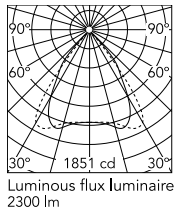

Physical

Colour	Anodized Silver
Cord colour	Transparent
Cord length (mm)	5000
Net weight (kg)	1.86
IP internal	20

Download

Mounting instructions [↓ PDF](#)

Photometric Files

LDT / IES [↓ ZIP](#)

Technical Drawings

2D [↓ ZIP](#)

3D [↓ ZIP](#)

Schematic light drawing

Photometric

Lighting type	Total
Light distribution	Symmetric
CCT (K)	3000
CRI>	98
McAdam steps (SDCM)	3
Rf fidelity index	97
Rg gamut index	101
LED Life / Failure Ratio	L80B50>60.000h_Tc85°C
Beam angle C0-180 (°)	73
Beam angle C90-270 (°)	75
Extreme cut off	Yes
UGR _L	<16