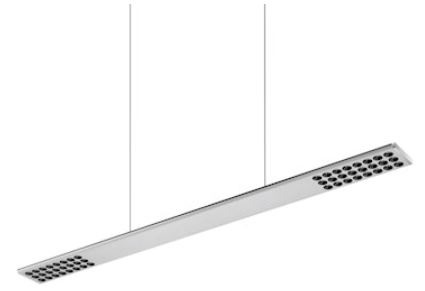

FLOS

05.6330.AP.CB Anodized Silver

Workmates Suspension Down Full Spectrum

Designed by FLOS Architectural, 2023

LED - Top LED - 26W - 2300lm - 3000K - CRI> 98 - Beam° 73

Suspension luminaire. Down emission. High-quality colour rendering Full Spectrum light source. Driver not included. Adjustable suspension height. Mechanical union module available for modular lines for various units. UGR<19. EN12464 - cd/m2 @ 65°<3000 compliant. Casambi, maximum distance between fixtures: 50m.

Are you a professional and your project needs consulting and support?

[BOOK AN APPOINTMENT](#)

Main specifications

Mounting	Suspension
Environments	Indoor dry location
Light source type	LED
Light sources included	Yes
LED type	Top LED
Lamp category	LED
Number of lamps	1
Power (W)	26
System power (W)	28
Source flux (lm)	2870
Lumen Output (lm)	2300

Physical

Colour	Anodized Silver
Cord colour	Transparent
Cord length (mm)	5000
Net weight (kg)	1.86
IP internal	20

Download

Mounting instructions [↓ PDF](#)

Photometric Files

LDT / IES [↓ ZIP](#)

Technical Drawings