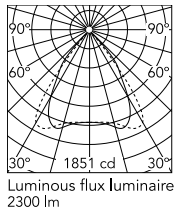

Physical

Colour	White
Cord colour	White
Cord length (mm)	5000
Net weight (kg)	1.86
IP internal	20

Download

Mounting instructions [↓ PDF](#)

Photometric Files

LDT / IES [↓ ZIP](#)

Technical Drawings

2D [↓ ZIP](#)

3D [↓ ZIP](#)

Schematic light drawing

Photometric

Lighting type	Total
Light distribution	Symmetric
CCT (K)	3000
CRI>	98
McAdam steps (SDCM)	3
Rf fidelity index	97
Rg gamut index	101
LED Life / Failure Ratio	L80B50>60.000h_Tc85°C
Beam angle C0-180 (°)	73
Beam angle C90-270 (°)	75
Extreme cut off	Yes
UGR _L	<16