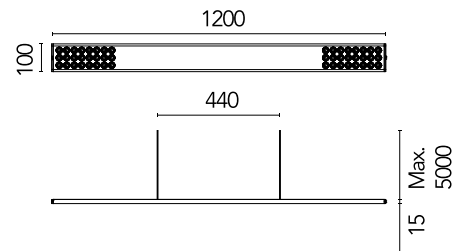

FLOS

05.6330.40.CB White

Workmates Suspension Down Full Spectrum

Designed by FLOS Architectural, 2023

LED - Top LED - 26W - 2300lm - 3000K - CRI> 98 - Beam° 73

Suspension luminaire. Down emission. High-quality colour rendering Full Spectrum light source. Driver not included. Adjustable suspension height. Mechanical union module available for modular lines for various units. UGR<19. EN12464 - cd/m2 @ 65°<3000 compliant. Casambi, maximum distance between fixtures: 50m.

Are you a professional and your project needs consulting and support?

[BOOK AN APPOINTMENT](#)

Main specifications

Mounting	Suspension
Environments	Indoor dry location
Light source type	LED
Light sources included	Yes
LED type	Top LED
Lamp category	LED
Number of lamps	1
Power (W)	26
System power (W)	28
Source flux (lm)	2870
Lumen Output (lm)	2300

Physical

Colour	White
Cord colour	White
Cord length (mm)	5000
Net weight (kg)	1.86
IP internal	20

Download

Mounting instructions [↓ PDF](#)

Photometric Files

LDT / IES [↓ ZIP](#)

Technical Drawings

2D [↓ ZIP](#)

3D [↓ ZIP](#)

Schematic light drawing

Photometric

Lighting type	Total
Light distribution	Symmetric
CCT (K)	3000
CRI>	98
McAdam steps (SDCM)	3
Rf fidelity index	97
Rg gamut index	101
LED Life / Failure Ratio	L80B50>60.000h_Tc85°C
Beam angle C0-180 (°)	73
Beam angle C90-270 (°)	75
Extreme cut off	Yes
UGR _L	<16