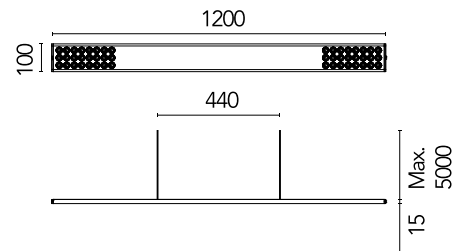

LED - Top LED - 26W - 2464lm - 3000K - CRI> 98 - Beam° 73

Suspension luminaire. Down emission. High-quality colour rendering Full Spectrum light source. Driver not included. Adjustable suspension height. Mechanical union module available for modular lines for various units. UGR<19. EN12464 - cd/m2 @ 65°<3000 compliant. Casambi, maximum distance between fixtures: 50m.

Are you a professional and your project needs consulting and support?

[BOOK AN APPOINTMENT](#)