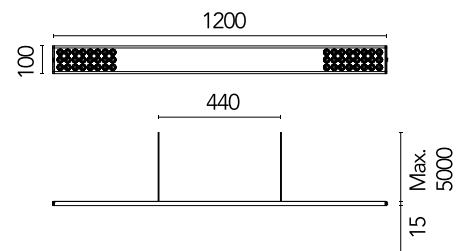

FLOS

05.6330.14.CB Black

Workmates Suspension Down Full Spectrum

Designed by FLOS Architectural, 2023

LED - Top LED - 26W - 2300lm - 3000K - CRI> 98 - Beam° 73

Suspension luminaire. Down emission. High-quality colour rendering Full Spectrum light source. Driver not included. Adjustable suspension height. Mechanical union module available for modular lines for various units. UGR<19. EN12464 - cd/m2 @ 65°<3000 compliant. Casambi, maximum distance between fixtures: 50m.

Are you a professional and your project needs consulting and support?

BOOK AN APPOINTMENT

Main specifications

Mounting	Suspension
Environments	Indoor dry location
Light source type	LED
Light sources included	Yes
LED type	Top LED
Lamp category	LED
Number of lamps	1
Power (W)	26
System power (W)	28
Source flux (lm)	2870
Lumen Output (lm)	2300

Physical

Colour	Black
Cord colour	Black
Cord length (mm)	5000
Net weight (kg)	1.86
IP internal	20

Download

Mounting instructions [↓ PDF](#)

Photometric Files

LDT / IES [↓ ZIP](#)

Technical Drawings

2D [↓ ZIP](#)

3D [↓ ZIP](#)

Schematic light drawing

Photometric

Lighting type	Total
Light distribution	Symmetric
CCT (K)	3000
CRI>	98
McAdam steps (SDCM)	3
Rf fidelity index	97
Rg gamut index	101
LED Life / Failure Ratio	L80B50>60.000h_Tc85°C
Beam angle C0-180 (°)	73
Beam angle C90-270 (°)	75
Extreme cut off	Yes
UGR _L	<16