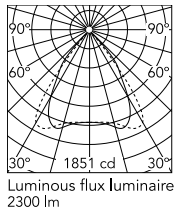

Physical

Colour	Black
Cord colour	Black
Cord length (mm)	5000
Net weight (kg)	1.86
IP internal	20

Download

Mounting instructions [↓ PDF](#)

Photometric Files

LDT / IES [↓ ZIP](#)

Technical Drawings

2D [↓ ZIP](#)

3D [↓ ZIP](#)

Schematic light drawing

Photometric

Lighting type	Total
Light distribution	Symmetric
CCT (K)	3000
CRI>	98
McAdam steps (SDCM)	3
Rf fidelity index	97
Rg gamut index	101
LED Life / Failure Ratio	L80B50>60.000h_Tc85°C
Beam angle C0-180 (°)	73
Beam angle C90-270 (°)	75
Extreme cut off	Yes
UGR _L	<16