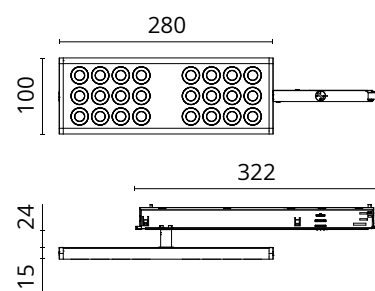

FLOS

05.6280.40 White

Workmates In-Track Small High Efficiency No Dim

NEW

Designed by FLOS Architectural, 2023

Luminaire for use on a three-phase track. High-quality colour rendering Full Spectrum light source. Also available in The Running Magnet version. This can rotate by 360° on the axis of its rear arm to reach any position relative to the track (from parallel to perpendicular). UGR<19. EN12464 - cd/m2 @ 65°<3000 compliant.

Are you a professional and your project needs consulting and support?

BOOK AN APPOINTMENT

Main specifications

Mounting	Track
Environments	Indoor dry location
Light source type	LED
Light sources included	Yes
LED type	Top LED
Lamp category	LED
Number of lamps	1
Power (W)	14
System power (W)	15.5
Source flux (lm)	2180
Lumen Output (lm)	1644
Efficacy (lm/W)	107

Physical

Colour	White
Orientation	Fixed
Rotation (°)	360
Net weight (kg)	0.63
IP internal	20

Download

Mounting instructions [↓ PDF](#)

Photometric Files

LDT / IES [↓ ZIP](#)

Technical Drawings

3D [↓ ZIP](#)

Schematic light drawing

Photometric

Lighting type	Direct
Light distribution	Symmetric
CCT (K)	3000
CRI>	90
McAdam steps (SDCM)	3
Rf fidelity index	87
Rg gamut index	103
LED Life / Failure Ratio	L80B50>60.000h_Tc85°C
Beam angle C0-180 (°)	76
Beam angle C90-270 (°)	76
Extreme cut off	No
UGR _L	<16