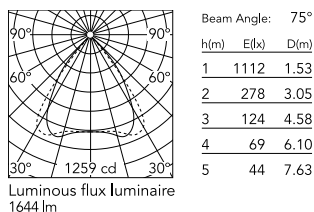

Physical

Colour	White
Orientation	Fixed
Rotation (°)	360
Net weight (kg)	0.63
IP internal	20

Download

Mounting instructions [↓ PDF](#)

Photometric Files

LDT / IES [↓ ZIP](#)

Technical Drawings

3D [↓ ZIP](#)

Schematic light drawing

Photometric

Lighting type	Direct
Light distribution	Symmetric
CCT (K)	3000
CRI>	90
McAdam steps (SDCM)	3
Rf fidelity index	87
Rg gamut index	103
LED Life / Failure Ratio	L80B50>60.000h_Tc85°C
Beam angle C0-180 (°)	76
Beam angle C90-270 (°)	76
Extreme cut off	No
UGR _L	<16