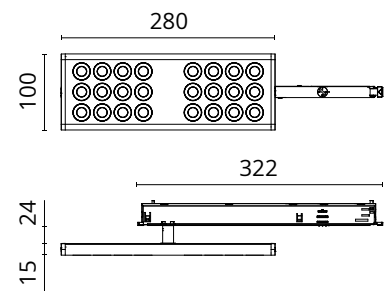

Luminaire for use on a three-phase track. High-quality colour rendering Full Spectrum light source. Also available in The Running Magnet version. This can rotate by 360° on the axis of its rear arm to reach any position relative to the track (from parallel to perpendicular). UGR<19. EN12464 - cd/m2 @ 65°<3000 compliant.

Are you a professional and your project needs consulting and support?

BOOK AN APPOINTMENT