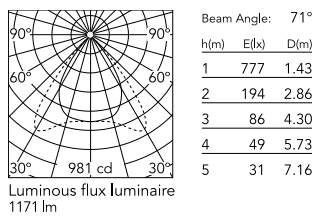

## Schematic light drawing

### Photometric

Lighting type	Direct
Light distribution	Asymmetric
CCT (K)	4000
CRI>	98
McAdam steps (SDCM)	3
Rf fidelity index	97
Rg gamut index	101
LED Life / Failure Ratio	L80B50>60.000h_Tc85°C
Beam angle C0-180 (°)	82
Beam angle C90-270 (°)	71
Extreme cut off	No
UGR <sub>L</sub>	<16