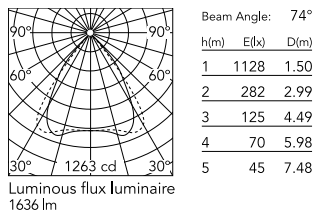

Physical

Colour	Black
Orientation	Fixed
Rotation (°)	360
Net weight (kg)	0.86
IP internal	20

Download

Mounting instructions [↓ PDF](#)

Photometric Files

LDT / IES [↓ ZIP](#)

Ecodesign and Energy Labelling

This product contains a light source of energy efficiency class G

 Replaceable (LED only) light source by a professional

 Replaceable control gear by a professional

Schematic light drawing

Photometric

Lighting type	Direct
Light distribution	Symmetric
CCT (K)	3000
CRI>	98
McAdam steps (SDCM)	3
Rf fidelity index	97
Rg gamut index	101
LED Life / Failure Ratio	L80B50>60.000h_Tc85°C
Beam angle C0-180 (°)	75
Beam angle C90-270 (°)	75
Extreme cut off	No
UGR _L	<16