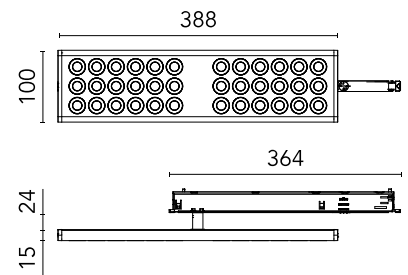

FLOS

05.6310.14.DA Black

Workmates In-Track Large Full Spectrum Dali NEW

Designed by FLOS Architectural, 2023

Luminaire for use on a three-phase track. High-quality colour rendering Full Spectrum light source. Also available in The Running Magnet version. This can rotate by 360° on the axis of its rear arm to reach any position relative to the track (from parallel to perpendicular). UGR<19. EN12464 - cd/m² @ 65°<3000 compliant.

Are you a professional and your project needs consulting and support?

[BOOK AN APPOINTMENT](#)

Main specifications

Mounting	Track
Environments	Indoor dry location
Light source type	LED
Light sources included	Yes
LED type	Top LED
Lamp category	LED
Number of lamps	1
Power (W)	20
System power (W)	22
Source flux (lm)	2182
Lumen Output (lm)	1636
Efficacy (lm/W)	75

Physical

Colour	Black
Orientation	Fixed
Rotation (°)	360
Net weight (kg)	0.86
IP internal	20

Download

Mounting instructions [↓ PDF](#)

Photometric Files

LDT / IES [↓ ZIP](#)

Ecodesign and Energy Labelling

This product contains a light source of energy efficiency class G

 Replaceable (LED only) light source by a professional

 Replaceable control gear by a professional

Schematic light drawing

Photometric

Lighting type	Direct
Light distribution	Symmetric
CCT (K)	3000
CRI>	98
McAdam steps (SDCM)	3
Rf fidelity index	97
Rg gamut index	101
LED Life / Failure Ratio	L80B50>60.000h_Tc85°C
Beam angle C0-180 (°)	75
Beam angle C90-270 (°)	75
Extreme cut off	No
UGR _L	<16