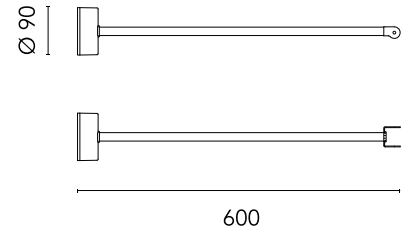

## Wall Bracket/Pole 600 mm Perseo 2

Designed by FLOS Outdoor

Are you a professional and your project needs consulting and support?

[BOOK AN APPOINTMENT](#)

### Physical

Colour	Grey
Net weight (kg)	0.74
Package height (mm)	120
Package width (mm)	850
Package length (mm)	115
Package volume (m3)	0.01