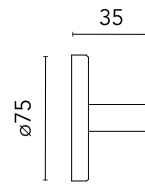

### Physical

Colour	White
Net weight (kg)	0.36
Package height (mm)	87
Package width (mm)	137
Package length (mm)	142