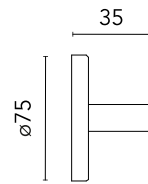

FLOS

■ F004Z040006 Grey

Wall base Grey

Are you a professional and your project needs consulting and support?

[BOOK AN APPOINTMENT](#)

Main specifications

EAN 8054793203973

Physical

| | |
|---------------------|------|
| Colour | Grey |
| Net weight (kg) | 0.36 |
| Package height (mm) | 87 |
| Package width (mm) | 137 |
| Package length (mm) | 142 |

Electrical

Emergency No

Notes

During the installation and the maintenance of the fixtures it is important to be careful and avoid damages on the paint coating. Damages on the coating exposed to outdoor conditions or water, could cause corrosion. Chemical substances affect the anticorrosion covering protection.