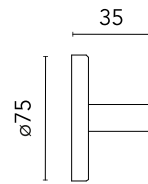

FLOS

 F004Z040012 Forest Green

Wall base Forest Green

Are you a professional and your project needs consulting and support?

[BOOK AN APPOINTMENT](#)

Main specifications

EAN 8054793203997

Physical

Colour Forest Green

Net weight (kg) 0.36

Package height (mm) 87

Package width (mm) 137

Package length (mm) 142

Electrical

Emergency No

Notes