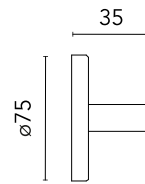

### Physical

Colour Deep Brown

Net weight (kg) 0.36

Package height (mm) 87

Package width (mm) 137

Package length (mm) 142