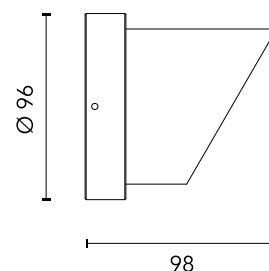

FLOS

FA20630 Black

Visor Spock 2

Designed by FLOS Outdoor

Are you a professional and your project needs consulting and support?

BOOK AN APPOINTMENT

Main specifications

EAN	8054793621432
Environments	Outdoor wet location

Physical

Colour	Black
Net weight (kg)	0.13
Package height (mm)	100
Package width (mm)	130
Package length (mm)	100

Photometric

Extreme cut off No