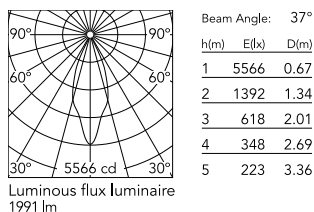

Physical

Colour	White
Trim	No
Orientation	Adjustable
Rotation (°)	360
Longitudinal tilting (°)	90
Spot diameter (mm)	86
Net weight (kg)	0.75
IP internal	20

Download

Mounting instructions [↓ PDF](#)

Photometric Files

Photometric

Lighting type	Direct
Light distribution	Symmetric
CCT (K)	3000
CRI>	90
Beam angle C0-180 (°)	37
Beam angle C90-270 (°)	37
Extreme cut off	No
UGR _L	<10

Electrical

Insulation class	II
Frequency (Hz)	50/60
Main voltage (Vac)	220-240
Power supply	Integrated
Dimmable	Yes
Power supply type	Dimmable DALI 2
Dimming interface	Remote Dimmable (Dimmer Not Included)