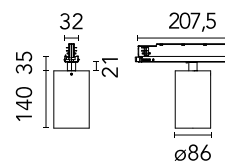

Are you a professional and your project needs consulting and support?

[BOOK AN APPOINTMENT](#)

Main specifications

Mounting	Track
Environments	Indoor dry location
Light source type	LED
Light sources included	Yes
LED type	LED array
Lamp category	LED
Number of lamps	1
Power (W)	27.8
System power (W)	32.8
Source flux (lm)	3225
Lumen Output (lm)	1991

Physical

Colour	White
Trim	No
Orientation	Adjustable
Rotation (°)	360
Longitudinal tilting (°)	90
Spot diameter (mm)	86
Net weight (kg)	0.75
IP internal	20

Download

Mounting instructions [↓ PDF](#)

Photometric Files