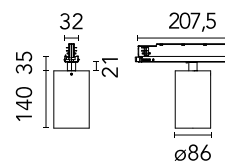

Are you a professional and your project needs consulting and support?

[BOOK AN APPOINTMENT](#)

Main specifications

Mounting	Track
Environments	Indoor dry location
Light source type	LED
Light sources included	Yes
LED type	LED array
Lamp category	LED
Number of lamps	1
Power (W)	27.8
System power (W)	32.8
Source flux (lm)	3225
Lumen Output (lm)	2089

Physical

Colour	White
Trim	No
Orientation	Adjustable
Rotation (°)	360
Longitudinal tilting (°)	90
Spot diameter (mm)	86
Net weight (kg)	0.75
IP internal	20

Download

Mounting instructions [↓ PDF](#)

Photometric Files