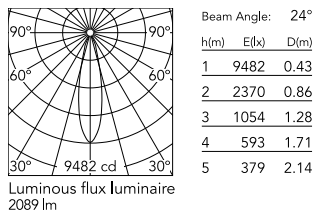

Schematic light drawing

Photometric

Lighting type	Direct
Light distribution	Symmetric
CCT (K)	3000
CRI>	90
Beam angle C0-180 (°)	24
Beam angle C90-270 (°)	24
Extreme cut off	No
UGR_L	<10

Electrical

Insulation class	II
Frequency (Hz)	50/60
Main voltage (Vac)	220-240
Power supply	Integrated
Dimmable	Yes
Power supply type	Dimmable DALI 2
Dimming interface	Remote Dimmable (Dimmer Not Included)

Notes

Screening crosspiece, lenses and Honeycomb directly installable on the head of the luminaire without needing any fastening accessory. Installation compatible with Honeycomb + Lense at the same time. FLOS three-phase lighting track luminaires are designed and fully tested for tracks recommended by FLOS. Compatibility is guaranteed with three-phase track produced by Nordic Aluminium. Compatibility with Eutrac under request. FLOS three-phase DALI track luminaires are designed for Pulse DALI from Nordic Aluminium.