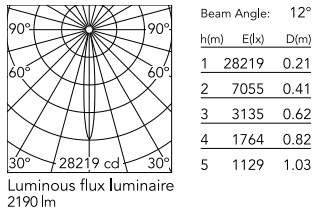

Physical

Colour	White
Trim	No
Orientation	Adjustable
Rotation (°)	360
Longitudinal tilting (°)	90
Spot diameter (mm)	86
Net weight (kg)	0.75
IP internal	20

Download

Mounting instructions [↓ PDF](#)

Photometric Files

Photometric

Lighting type	Direct
Light distribution	Symmetric
CCT (K)	3000
CRI>	90
Beam angle C0-180 (°)	12
Beam angle C90-270 (°)	12
Extreme cut off	No
UGR _L	<10

Electrical

Insulation class	II
Frequency (Hz)	50/60
Main voltage (Vac)	220-240
Power supply	Integrated
Dimmable	Yes
Power supply type	Dimmable DALI 2
Dimming interface	Remote Dimmable (Dimmer Not Included)