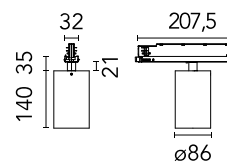

Are you a professional and your project needs consulting and support?

[BOOK AN APPOINTMENT](#)

Main specifications

Mounting	Track
Environments	Indoor dry location
Light source type	LED
Light sources included	Yes
LED type	LED array
Lamp category	LED
Number of lamps	1
Power (W)	27.8
System power (W)	32.8
Source flux (lm)	3225
Lumen Output (lm)	2190

Physical

Colour	White
Trim	No
Orientation	Adjustable
Rotation (°)	360
Longitudinal tilting (°)	90
Spot diameter (mm)	86
Net weight (kg)	0.75
IP internal	20

Download

Mounting instructions [↓ PDF](#)

Photometric Files