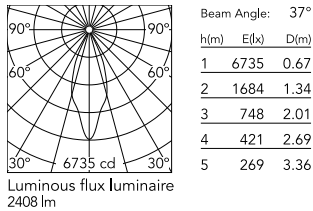

Physical

Colour	White
Trim	No
Orientation	Adjustable
Rotation (°)	360
Longitudinal tilting (°)	90
Spot diameter (mm)	86
Net weight (kg)	0.75
IP internal	20

Download

Mounting instructions [↓ PDF](#)

Photometric Files

LDT / IES [↓ ZIP](#)

Technical Drawings

2D [↓ ZIP](#)

3D [↓ ZIP](#)

Schematic light drawing

Photometric

Lighting type	Direct
Light distribution	Symmetric
CCT (K)	3000
CRI>	80
Beam angle C0-180 (°)	37
Beam angle C90-270 (°)	37
UGR _L	<10