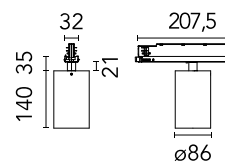

Are you a professional and your project needs consulting and support?

[BOOK AN APPOINTMENT](#)

Main specifications

Mounting	Track
Environments	Indoor dry location
Light source type	LED
Light sources included	Yes
LED type	LED array
Lamp category	LED
Number of lamps	1
Power (W)	33
System power (W)	33
Source flux (lm)	3959
Lumen Output (lm)	2408

Physical

Colour	White
Trim	No
Orientation	Adjustable
Rotation (°)	360
Longitudinal tilting (°)	90
Spot diameter (mm)	86
Net weight (kg)	0.75
IP internal	20

Download

Mounting instructions [↓ PDF](#)

Photometric Files