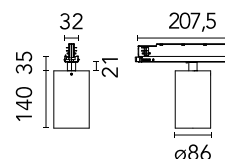

Are you a professional and your project needs consulting and support?

[BOOK AN APPOINTMENT](#)

Main specifications

Mounting	Track
Environments	Indoor dry location
Light source type	LED
Light sources included	Yes
LED type	LED array
Lamp category	LED
Number of lamps	1
Power (W)	27.8
System power (W)	32.8
Source flux (lm)	3506
Lumen Output (lm)	2176

Physical

Colour	White
Trim	No
Orientation	Adjustable
Rotation (°)	360
Longitudinal tilting (°)	90
Spot diameter (mm)	86
Net weight (kg)	0.75
IP internal	20

Download

Mounting instructions [↓ PDF](#)

Photometric Files