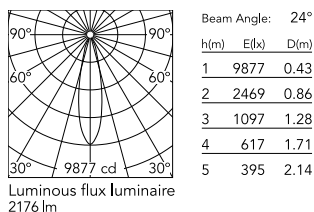

Schematic light drawing

Photometric

Lighting type	Direct
Light distribution	Symmetric
CCT (K)	4000
CRI>	90
Beam angle C0-180 (°)	24
Beam angle C90-270 (°)	24
Extreme cut off	No
UGR_L	<10

Electrical

Insulation class	II
Frequency (Hz)	50/60
Main voltage (Vac)	220-240
Power supply	Integrated
Dimmable	Yes
Power supply type	Dimmable DALI 2
Dimming interface	Remote Dimmable (Dimmer Not Included)

Notes

Screening crosspiece, lenses and Honeycomb directly installable on the head of the luminaire without needing any fastening accessory. Installation compatible with Honeycomb + Lense at the same time. FLOS three-phase lighting track luminaires are designed and fully tested for tracks recommended by FLOS. Compatibility is guaranteed with three-phase track produced by Nordic Aluminium. Compatibility with Eutrac under request. FLOS three-phase DALI track luminaires are designed for Pulse DALI from Nordic Aluminium.