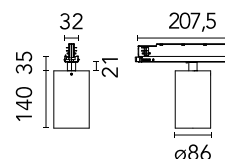

Spotlight to be installed on 3-phase track with LED light source. 220-240V, 50-60Hz power supply integrated.

Are you a professional and your project needs consulting and support?

BOOK AN APPOINTMENT