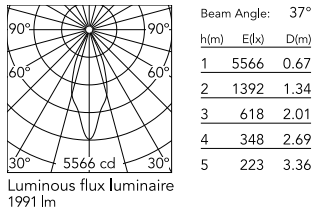

Schematic light drawing

Photometric

Lighting type	Direct
Light distribution	Symmetric
CCT (K)	3000
CRI>	90
Beam angle C0-180 (°)	37
Beam angle C90-270 (°)	37
Extreme cut off	No
UGR_L	<10

Electrical

Insulation class	II
Frequency (Hz)	50/60
Main voltage (Vac)	220-240
Power supply	Integrated
Dimmable	Yes
Power supply type	Dimmable DALI 2
Dimming interface	Remote Dimmable (Dimmer Not Included)