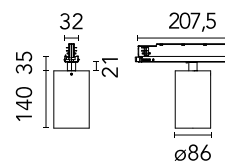

Are you a professional and your project needs consulting and support?

BOOK AN APPOINTMENT

Main specifications

Mounting	Track
Environments	Indoor dry location
Light source type	LED
Light sources included	Yes
LED type	LED array
Lamp category	LED
Number of lamps	1
Power (W)	27.8
System power (W)	32.8
Source flux (lm)	3225
Lumen Output (lm)	2089

Physical

Colour	Black
Trim	No
Orientation	Adjustable
Rotation (°)	360
Longitudinal tilting (°)	90
Spot diameter (mm)	86
Net weight (kg)	0.75
IP internal	20

Download

Mounting instructions [↓ PDF](#)

Mounting instructions [↓ PDF](#)

Photometric Files

LDT / IES [↓ ZIP](#)

Technical Drawings

2D [↓ ZIP](#)

3D [↓ ZIP](#)

Schematic light drawing

Beam Angle: 24°

h(m)	E(lx)	D(m)
1	9482	0.43
2	2370	0.86
3	1054	1.28
4	593	1.71
5	379	2.14