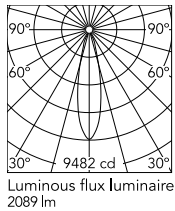

Physical

Colour	Black
Trim	No
Orientation	Adjustable
Rotation (°)	360
Longitudinal tilting (°)	90
Spot diameter (mm)	86
Net weight (kg)	0.75
IP internal	20

Download

Mounting instructions [↓ PDF](#)

Mounting instructions [↓ PDF](#)

Photometric Files

LDT / IES [↓ ZIP](#)

Technical Drawings

2D [↓ ZIP](#)

3D [↓ ZIP](#)

Schematic light drawing

Beam Angle: 24°

h(m)	E(lx)	D(m)
1	9482	0.43
2	2370	0.86
3	1054	1.28
4	593	1.71
5	379	2.14