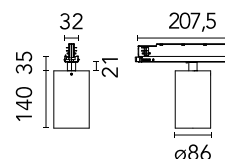

Main specifications

Mounting	Track
Environments	Indoor dry location
Light source type	LED
Light sources included	Yes
LED type	LED array
Lamp category	LED
Number of lamps	1
Power (W)	27.8
System power (W)	32.8
Source flux (lm)	3506
Lumen Output (lm)	2074

Physical

Colour	White
Trim	No
Orientation	Adjustable
Rotation (°)	360
Longitudinal tilting (°)	90
Spot diameter (mm)	86
Net weight (kg)	0.75
IP internal	20

Download

Mounting instructions [↓ PDF](#)

Photometric Files

LDT / IES [↓ ZIP](#)