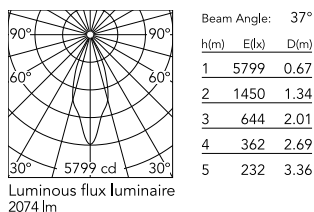

Schematic light drawing

Photometric

Lighting type	Direct
Light distribution	Symmetric
CCT (K)	4000
CRI>	90
Beam angle C0-180 (°)	37
Beam angle C90-270 (°)	37
Extreme cut off	No
UGR_L	<10

Electrical

Insulation class	II
Frequency (Hz)	50/60
Main voltage (Vac)	220-240
Power supply	Integrated
Dimmable	Yes
Power supply type	Dimmable DALI 2
Dimming interface	Remote Dimmable (Dimmer Not Included)

Notes

Screening crosspiece, lenses and Honeycomb directly installable on the head of the luminaire without needing any fastening accessory. Installation compatible with Honeycomb + Lense at the same time. FLOS three-phase lighting track luminaires are designed and fully tested for tracks recommended by FLOS. Compatibility is guaranteed with three-phase track produced by Nordic Aluminium. Compatibility with Eutrac under request. FLOS three-phase DALI track luminaires are designed for Pulse DALI from Nordic Aluminium.