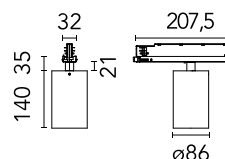

Spotlight to be installed on 3-phase track with LED light source. 220-240V, 50-60Hz power supply integrated.

Are you a professional and your project needs consulting and support?

[BOOK AN APPOINTMENT](#)