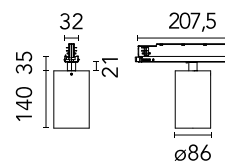

Spotlight to be installed on 3-phase track with LED light source. 220-240V, 50-60Hz power supply integrated. 30 versions come with the track adapter, the arm and the rear of the head in black.

Are you a professional and your project needs consulting and support?

[BOOK AN APPOINTMENT](#)