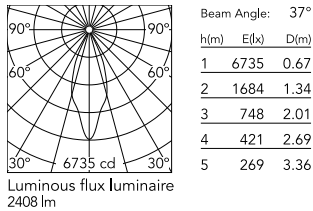

Schematic light drawing

Photometric

Lighting type	Direct
Light distribution	Symmetric
CCT (K)	3000
CRI>	80
Beam angle C0-180 (°)	37
Beam angle C90-270 (°)	37
UGR_L	<10

Electrical

Insulation class	II
Frequency (Hz)	50/60
Main voltage (Vac)	220-240
LED current (mA)	900
Power supply	Integrated
Dimmable	Yes
Power supply type	Dimmable DALI 2
Dimming range (%)	1-100
Dimming interface	Remote Dimmable (Dimmer Not Included)
Emergency	No