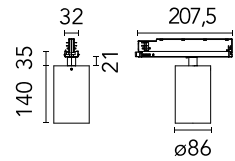

Are you a professional and your project needs consulting and support?

[BOOK AN APPOINTMENT](#)

Main specifications

Mounting	Track
Environments	Indoor dry location
Light source type	LED
Light sources included	Yes
LED type	LED array
Lamp category	LED
Number of lamps	1
Power (W)	27.8
System power (W)	32.8
Source flux (lm)	3506
Lumen Output (lm)	2176

Physical

Colour	Black
Trim	No
Orientation	Adjustable
Rotation (°)	360
Longitudinal tilting (°)	90
Spot diameter (mm)	86
Net weight (kg)	0.75
IP internal	20

Download

[Mounting instructions](#) PDF

[Mounting instructions](#) PDF

Photometric Files

[LDT / IES](#) ZIP

Technical Drawings

[2D](#) ZIP

[3D](#) ZIP

Schematic light drawing

Photometric

Lighting type	Direct
Light distribution	Symmetric
CCT (K)	4000
CRI>	90
Beam angle C0-180 (°)	24
Beam angle C90-270 (°)	24
Extreme cut off	No
UGR _L	<10