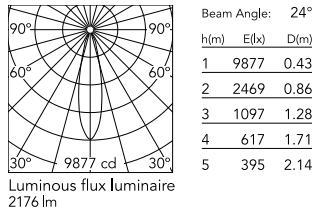

Physical

Colour	Black
Trim	No
Orientation	Adjustable
Rotation (°)	360
Longitudinal tilting (°)	90
Spot diameter (mm)	86
Net weight (kg)	0.75
IP internal	20

Download

[Mounting instructions](#) PDF

[Mounting instructions](#) PDF

Photometric Files

[LDT / IES](#) ZIP

Technical Drawings

[2D](#) ZIP

[3D](#) ZIP

Schematic light drawing

Photometric

Lighting type	Direct
Light distribution	Symmetric
CCT (K)	4000
CRI>	90
Beam angle C0-180 (°)	24
Beam angle C90-270 (°)	24
Extreme cut off	No
UGR _L	<10