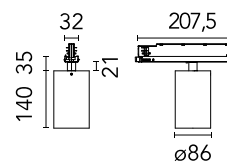

Are you a professional and your project needs consulting and support?

BOOK AN APPOINTMENT

Main specifications

Mounting	Track
Environments	Indoor dry location
Light source type	LED
Light sources included	Yes
LED type	LED array
Lamp category	LED
Number of lamps	1
Power (W)	32.4
System power (W)	33
Source flux (lm)	3959
Lumen Output (lm)	2528

Physical

Colour	Black
Trim	No
Orientation	Adjustable
Rotation (°)	360
Longitudinal tilting (°)	90
Transversal tilting (°)	90
Spot diameter (mm)	86
Length (mm)	208
Net weight (kg)	0.75
Package height (mm)	230
Package width (mm)	310
Package length (mm)	310
IP internal	20