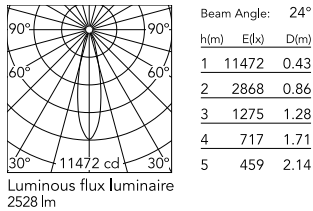

Schematic light drawing

Photometric

Lighting type	Direct
Light distribution	Symmetric
CCT (K)	3000
CRI>	80
Beam angle C0-180 (°)	24
Beam angle C90-270 (°)	24
Extreme cut off	No
UGR_L	<10

Electrical

Insulation class	II
Frequency (Hz)	50/60
Main voltage (Vac)	220-240
Forward voltage (V)	37
LED current (mA)	900
Power supply	Integrated
Dimmable	Yes
Power supply type	Dimmable DALI 2
Dimming interface	Remote Dimmable (Dimmer Not Included)