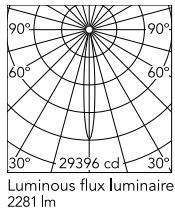

Physical

Colour	Black
Trim	No
Orientation	Adjustable
Rotation (°)	360
Longitudinal tilting (°)	90
Spot diameter (mm)	86
Net weight (kg)	0.75
IP internal	20

Download

Mounting instructions [↓ PDF](#)

Mounting instructions [↓ PDF](#)

Photometric Files

LDT / IES [↓ ZIP](#)

Technical Drawings

2D [↓ ZIP](#)

3D [↓ ZIP](#)

Schematic light drawing

h(m)	E(lx)	D(m)
1	29396	0.21
2	7349	0.41
3	3266	0.62
4	1837	0.82
5	1176	1.03

Ecodesign and Energy