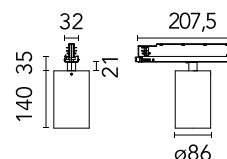

Are you a professional and your project needs consulting and support?

BOOK AN APPOINTMENT

Main specifications

Mounting	Track
Environments	Indoor dry location
Light source type	LED
Light sources included	Yes
LED type	LED array
Lamp category	LED
Number of lamps	1
Power (W)	27.8
System power (W)	32.8
Source flux (lm)	3506
Lumen Output (lm)	2281

Physical

Colour	Black
Trim	No
Orientation	Adjustable
Rotation (°)	360
Longitudinal tilting (°)	90
Spot diameter (mm)	86
Net weight (kg)	0.75
IP internal	20

Download

Mounting instructions [↓ PDF](#)

Mounting instructions [↓ PDF](#)