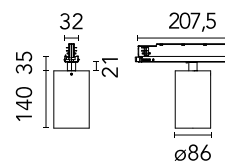

Are you a professional and your project needs consulting and support?

[BOOK AN APPOINTMENT](#)

Main specifications

Mounting	Track
Environments	Indoor dry location
Light source type	LED
Light sources included	Yes
LED type	LED array
Lamp category	LED
Number of lamps	1
Power (W)	32.4
System power (W)	33
Source flux (lm)	3959
Lumen Output (lm)	2650

Physical

Colour	Black
Trim	No
Orientation	Adjustable
Rotation (°)	360
Longitudinal tilting (°)	90
Transversal tilting (°)	90
Spot diameter (mm)	86
Length (mm)	208
Net weight (kg)	0.75
Package height (mm)	230
Package width (mm)	310
Package length (mm)	310
IP internal	20