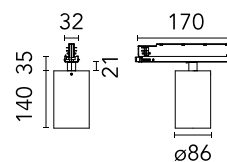

Are you a professional and your project needs consulting and support?

[BOOK AN APPOINTMENT](#)

Main specifications

Mounting	Track
Environments	Indoor dry location
Light source type	LED
Light sources included	Yes
LED type	LED array
Number of lamps	1
Power (W)	27.8
System power (W)	32.3
Source flux (lm)	3225
Lumen Output (lm)	1991

Physical

Colour	White
Trim	No
Orientation	Adjustable
Rotation (°)	360
Longitudinal tilting (°)	90
Spot diameter (mm)	86
Net weight (kg)	0.75
IP internal	20

Download

Mounting instructions [↓ PDF](#)

Photometric Files

LDT / IES [↓ ZIP](#)

Technical Drawings

2D [↓ ZIP](#)

3D [↓ ZIP](#)