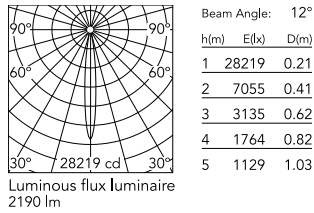

Physical

Colour	White
Trim	No
Orientation	Adjustable
Rotation (°)	360
Longitudinal tilting (°)	90
Spot diameter (mm)	86
Net weight (kg)	0.75
IP internal	20

Download

Mounting instructions [↓ PDF](#)

Photometric Files

Photometric

Lighting type	Direct
Light distribution	Symmetric
CCT (K)	3000
CRI>	90
Beam angle C0-180 (°)	12
Beam angle C90-270 (°)	12
Extreme cut off	No
UGR _L	<10

Electrical

Insulation class	II
Frequency (Hz)	50/60
Main voltage (Vac)	220-240
Power supply	Integrated
Dimmable	No
Power supply type	Non Dimmable
Dimming interface	Not Dimmable