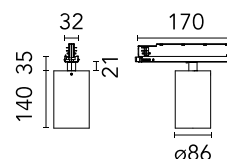

Are you a professional and your project needs consulting and support?

[BOOK AN APPOINTMENT](#)

Main specifications

Mounting	Track
Environments	Indoor dry location
Light source type	LED
Light sources included	Yes
LED type	LED array
Number of lamps	1
Power (W)	27.8
System power (W)	32.3
Source flux (lm)	3225
Lumen Output (lm)	2190

Physical

Colour	White
Trim	No
Orientation	Adjustable
Rotation (°)	360
Longitudinal tilting (°)	90
Spot diameter (mm)	86
Net weight (kg)	0.75
IP internal	20

Download

Mounting instructions [↓ PDF](#)

Photometric Files