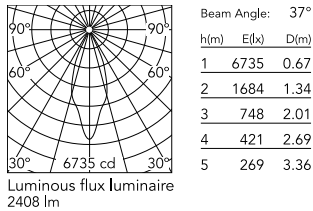

Physical

Colour	White
Trim	No
Orientation	Adjustable
Rotation (°)	360
Longitudinal tilting (°)	90
Spot diameter (mm)	86
Net weight (kg)	0.75
IP internal	20
IP external	20

Download

[Mounting instructions](#)  PDF

Photometric Files

[LDT / IES](#)  ZIP

Technical Drawings

[2D](#)  ZIP

[3D](#)  ZIP

Schematic light drawing

Photometric

Lighting type	Direct
Light distribution	Symmetric
CCT (K)	3000
CRI>	80
Beam angle C0-180 (°)	37
Beam angle C90-270 (°)	37
Extreme cut off	No
UGR _L	<10