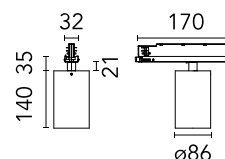

Are you a professional and your project needs consulting and support?

[BOOK AN APPOINTMENT](#)

Main specifications

Mounting	Track
Environments	Indoor dry location
Light source type	LED
Light sources included	Yes
LED type	LED array
Number of lamps	1
Power (W)	33
System power (W)	33
Source flux (lm)	3959
Lumen Output (lm)	2408

Physical

Colour	White
Trim	No
Orientation	Adjustable
Rotation (°)	360
Longitudinal tilting (°)	90
Spot diameter (mm)	86
Net weight (kg)	0.75
IP internal	20
IP external	20

Download

[Mounting instructions](#)  PDF

Photometric Files

[LDT / IES](#)  ZIP

Technical Drawings

[2D](#)  ZIP

[3D](#)  ZIP

Schematic light drawing

Photometric

Lighting type	Direct
Light distribution	Symmetric
CCT (K)	3000
CRI>	80
Beam angle C0-180 (°)	37
Beam angle C90-270 (°)	37
Extreme cut off	No
UGR _L	<10