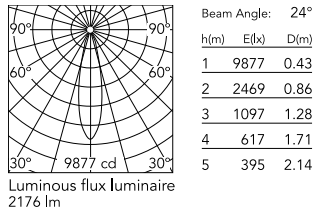

Physical

Colour	White
Trim	No
Orientation	Adjustable
Rotation (°)	360
Longitudinal tilting (°)	90
Spot diameter (mm)	86
Net weight (kg)	0.75
IP internal	20

Download

Mounting instructions [↓ PDF](#)

Photometric Files

Photometric

Lighting type	Direct
Light distribution	Symmetric
CCT (K)	4000
CRI>	90
Beam angle C0-180 (°)	24
Beam angle C90-270 (°)	24
Extreme cut off	No
UGR _L	<10

Electrical

Insulation class	II
Frequency (Hz)	50/60
Main voltage (Vac)	220-240
Power supply	Integrated
Dimmable	No
Power supply type	Non Dimmable
Dimming interface	Not Dimmable