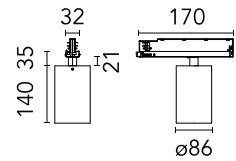

FLOS

09.7753.30C78 White

UT Spot Track Ø 86 GA All White

Designed by FLOS Architectural, UT S

Spotlight to be installed on 3-phase track with LED light source. 220-240V, 50-60Hz power supply integrated. In the "All white" versions, the track adapter, the arm, the rear of the head and the head are white. Only the anti-glare ring is black.

Are you a professional and your project needs consulting and support?

[BOOK AN APPOINTMENT](#)

Main specifications

Mounting	Track
Environments	Indoor dry location
Light source type	LED
Light sources included	Yes
LED type	LED array
Number of lamps	1
Power (W)	27.8
System power (W)	32.3
Source flux (lm)	3506
Lumen Output (lm)	2176

Physical

Colour	White
Trim	No
Orientation	Adjustable
Rotation (°)	360
Longitudinal tilting (°)	90
Spot diameter (mm)	86
Net weight (kg)	0.75
IP internal	20

Download

Mounting instructions [↓ PDF](#)

Photometric Files