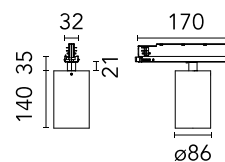

Are you a professional and your project needs consulting and support?

[BOOK AN APPOINTMENT](#)

Main specifications

Mounting	Track
Environments	Indoor dry location
Light source type	LED
Light sources included	Yes
LED type	LED array
Number of lamps	1
Power (W)	33
System power (W)	33
Source flux (lm)	3959
Lumen Output (lm)	2528

Physical

Colour	White
Trim	No
Orientation	Adjustable
Rotation (°)	360
Longitudinal tilting (°)	90
Spot diameter (mm)	86
Net weight (kg)	0.75
IP internal	20
IP external	20

Download

[Mounting instructions](#)  PDF

Photometric Files

[LDT / IES](#)  ZIP

Technical Drawings

[2D](#)  ZIP

[3D](#)  ZIP

Schematic light drawing

Photometric

Lighting type	Direct
Light distribution	Symmetric
CCT (K)	3000
CRI>	80
Beam angle C0-180 (°)	24
Beam angle C90-270 (°)	24
Extreme cut off	No
UGR _L	<10