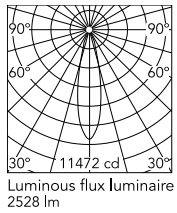

Physical

Colour	White
Trim	No
Orientation	Adjustable
Rotation (°)	360
Longitudinal tilting (°)	90
Spot diameter (mm)	86
Net weight (kg)	0.75
IP internal	20
IP external	20

Download

[Mounting instructions](#)  PDF

Photometric Files

[LDT / IES](#)  ZIP

Technical Drawings

[2D](#)  ZIP

[3D](#)  ZIP

Schematic light drawing

Photometric

Lighting type	Direct
Light distribution	Symmetric
CCT (K)	3000
CRI>	80
Beam angle C0-180 (°)	24
Beam angle C90-270 (°)	24
Extreme cut off	No
UGR _L	<10