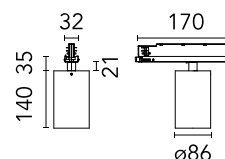

Are you a professional and your project needs consulting and support?

[BOOK AN APPOINTMENT](#)

Main specifications

Mounting	Track
Environments	Indoor dry location
Light source type	LED
Light sources included	Yes
LED type	LED array
Number of lamps	1
Power (W)	33
System power (W)	33
Source flux (lm)	3959
Lumen Output (lm)	2650

Physical

Colour	White
Trim	No
Orientation	Adjustable
Rotation (°)	360
Longitudinal tilting (°)	90
Spot diameter (mm)	86
Net weight (kg)	0.75
IP internal	20
IP external	20

Download

[Mounting instructions](#) PDF