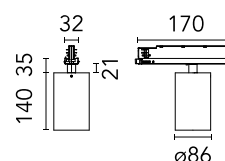

FLOS

09.7758.30C White

UT Spot Track Ø 86 GA

Designed by FLOS Architectural, UT S

Spotlight to be installed on 3-phase track with LED light source. 220-240V, 50-60Hz power supply integrated. 30 versions come with the track adapter, the arm and the rear of the head in black.

Are you a professional and your project needs consulting and support?

[BOOK AN APPOINTMENT](#)

Main specifications

Mounting	Track
Environments	Indoor dry location
Light source type	LED
Light sources included	Yes
LED type	LED array
Number of lamps	1
Power (W)	27.8
System power (W)	32.3
Source flux (lm)	3225
Lumen Output (lm)	1991

Physical

Colour	White
Trim	No
Orientation	Adjustable
Rotation (°)	360
Longitudinal tilting (°)	90
Spot diameter (mm)	86
Net weight (kg)	0.75
IP internal	20

Download

Mounting instructions [↓ PDF](#)

Photometric Files