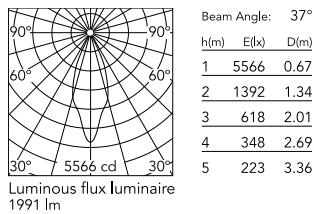

Physical

Colour	White
Trim	No
Orientation	Adjustable
Rotation (°)	360
Longitudinal tilting (°)	90
Spot diameter (mm)	86
Net weight (kg)	0.75
IP internal	20

Download

Mounting instructions [↓ PDF](#)

Photometric Files

Photometric

Lighting type	Direct
Light distribution	Symmetric
CCT (K)	3000
CRI>	90
Beam angle C0-180 (°)	37
Beam angle C90-270 (°)	37
Extreme cut off	No
UGR _L	<10

Electrical

Insulation class	II
Frequency (Hz)	50/60
Main voltage (Vac)	220-240
Power supply	Integrated
Dimmable	No
Power supply type	Non Dimmable
Dimming interface	Not Dimmable