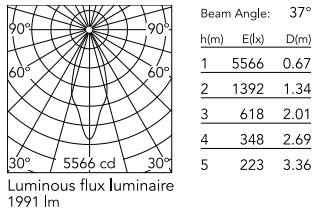

### Physical

Colour	Black
Trim	No
Orientation	Adjustable
Rotation (°)	360
Longitudinal tilting (°)	90
Spot diameter (mm)	86
Net weight (kg)	0.75
IP internal	20

### Technical Drawings

2D [↓ ZIP](#)

3D [↓ ZIP](#)

## Schematic light drawing