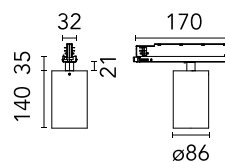

FLOS

09.7758.14C Black

UT Spot Track Ø 86 GA

Designed by FLOS Architectural, UT S

Spotlight to be installed on 3-phase track with LED light source. 220-240V, 50-60Hz power supply integrated.

Are you a professional and your project needs consulting and support?

[BOOK AN APPOINTMENT](#)

Main specifications

Mounting	Track
Environments	Indoor dry location
Light source type	LED
Light sources included	Yes
LED type	LED array
Number of lamps	1
Power (W)	27.8
System power (W)	32.3
Source flux (lm)	3225
Lumen Output (lm)	1991

Physical

Colour	Black
Trim	No
Orientation	Adjustable
Rotation (°)	360
Longitudinal tilting (°)	90
Spot diameter (mm)	86
Net weight (kg)	0.75
IP internal	20

Download

Mounting instructions [↓ PDF](#)

Photometric Files

LDT / IES [↓ ZIP](#)

Technical Drawings

2D [↓ ZIP](#)

3D [↓ ZIP](#)

Ecodesign and Energy Labelling

Replaceable (LED only) light source by a professional

Replaceable control gear by a professional