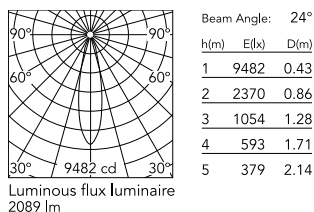

Physical

Colour	White
Trim	No
Orientation	Adjustable
Rotation (°)	360
Longitudinal tilting (°)	90
Spot diameter (mm)	86
Net weight (kg)	0.75
IP internal	20

Download

Mounting instructions [↓ PDF](#)

Photometric Files

Photometric

Lighting type	Direct
Light distribution	Symmetric
CCT (K)	3000
CRI>	90
Beam angle C0-180 (°)	24
Beam angle C90-270 (°)	24
Extreme cut off	No
UGR _L	<10

Electrical

Insulation class	II
Frequency (Hz)	50/60
Main voltage (Vac)	220-240
Power supply	Integrated
Dimmable	No
Power supply type	Non Dimmable
Dimming interface	Not Dimmable