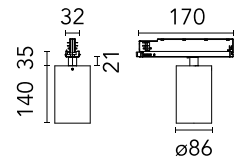

FLOS

09.7757.30C White

UT Spot Track Ø 86 GA

Designed by FLOS Architectural, UT S

Spotlight to be installed on 3-phase track with LED light source. 220-240V, 50-60Hz power supply integrated. 30 versions come with the track adapter, the arm and the rear of the head in black.

Are you a professional and your project needs consulting and support?

[BOOK AN APPOINTMENT](#)

Main specifications

Mounting	Track
Environments	Indoor dry location
Light source type	LED
Light sources included	Yes
LED type	LED array
Number of lamps	1
Power (W)	27.8
System power (W)	32.3
Source flux (lm)	3225
Lumen Output (lm)	2089

Physical

Colour	White
Trim	No
Orientation	Adjustable
Rotation (°)	360
Longitudinal tilting (°)	90
Spot diameter (mm)	86
Net weight (kg)	0.75
IP internal	20

Download

Mounting instructions [↓ PDF](#)

Photometric Files