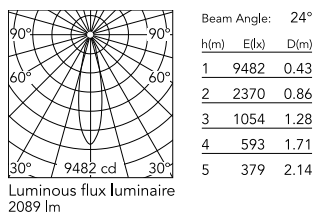

Physical

Colour	Black
Trim	No
Orientation	Adjustable
Rotation (°)	360
Longitudinal tilting (°)	90
Spot diameter (mm)	86
Net weight (kg)	0.75
IP internal	20

Download

Mounting instructions [↓ PDF](#)

Photometric Files

Photometric

Lighting type	Direct
Light distribution	Symmetric
CCT (K)	3000
CRI>	90
Beam angle C0-180 (°)	24
Beam angle C90-270 (°)	24
Extreme cut off	No
UGR _L	<10

Electrical

Insulation class	II
Frequency (Hz)	50/60
Main voltage (Vac)	220-240
Power supply	Integrated
Dimmable	No
Power supply type	Non Dimmable
Dimming interface	Not Dimmable