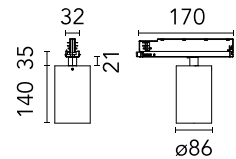

[BOOK AN APPOINTMENT](#)

Main specifications

Mounting	Track
Environments	Indoor dry location
Light source type	LED
Light sources included	Yes
LED type	LED array
Number of lamps	1
Power (W)	27.8
System power (W)	32.3
Source flux (lm)	3225
Lumen Output (lm)	2089

Physical

Colour	Black
Trim	No
Orientation	Adjustable
Rotation (°)	360
Longitudinal tilting (°)	90
Spot diameter (mm)	86
Net weight (kg)	0.75
IP internal	20

Download

Mounting instructions [↓ PDF](#)

Photometric Files