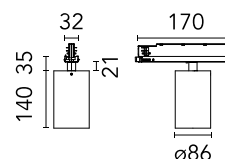

FLOS

09.7756.30C White

UT Spot Track Ø 86 GA

Designed by FLOS Architectural, UT S

Spotlight to be installed on 3-phase track with LED light source. 220-240V, 50-60Hz power supply integrated. 30 versions come with the track adapter, the arm and the rear of the head in black.

Are you a professional and your project needs consulting and support?

[BOOK AN APPOINTMENT](#)

Main specifications

Mounting	Track
Environments	Indoor dry location
Light source type	LED
Light sources included	Yes
LED type	LED array
Number of lamps	1
Power (W)	27.8
System power (W)	32.3
Source flux (lm)	3225
Lumen Output (lm)	2190

Physical

Colour	White
Trim	No
Orientation	Adjustable
Rotation (°)	360
Longitudinal tilting (°)	90
Spot diameter (mm)	86
Net weight (kg)	0.75
IP internal	20

Download

Mounting instructions [↓ PDF](#)

Photometric Files

LDT / IES [↓ ZIP](#)

Technical Drawings

2D [↓ ZIP](#)

3D [↓ ZIP](#)

Ecodesign and Energy Labelling

Replaceable (LED only) light source by a professional

Replaceable control gear by a professional