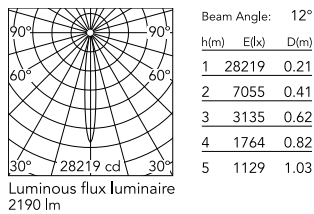

Schematic light drawing

Photometric

Lighting type	Direct
Light distribution	Symmetric
CCT (K)	3000
CRI>	90
Beam angle C0-180 (°)	12
Beam angle C90-270 (°)	12
Extreme cut off	No
UGR_L	<10

Electrical

Insulation class	II
Frequency (Hz)	50/60
Main voltage (Vac)	220-240
Power supply	Integrated
Dimmable	No
Power supply type	Non Dimmable
Dimming interface	Not Dimmable

Notes

Screening crosspiece, lenses and Honeycomb directly installable on the head of the luminaire without needing any fastening accessory. Installation compatible with Honeycomb + Lense at the same time. FLOS three-phase lighting track luminaires are designed and fully tested for tracks recommended by FLOS. Compatibility is guaranteed with three-phase track produced by Nordic Aluminium. Compatibility with Eutrac under request.