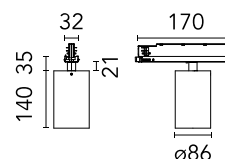

[BOOK AN APPOINTMENT](#)

Main specifications

Mounting	Track
Environments	Indoor dry location
Light source type	LED
Light sources included	Yes
LED type	LED array
Number of lamps	1
Power (W)	27.8
System power (W)	32.3
Source flux (lm)	3225
Lumen Output (lm)	2190

Physical

Colour	Black
Trim	No
Orientation	Adjustable
Rotation (°)	360
Longitudinal tilting (°)	90
Spot diameter (mm)	86
Net weight (kg)	0.75
IP internal	20

Download

Mounting instructions [↓ PDF](#)

Photometric Files