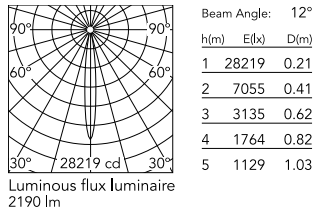

Physical

Colour	Black
Trim	No
Orientation	Adjustable
Rotation (°)	360
Longitudinal tilting (°)	90
Spot diameter (mm)	86
Net weight (kg)	0.75
IP internal	20

Download

Mounting instructions [↓ PDF](#)

Photometric Files

Photometric

Lighting type	Direct
Light distribution	Symmetric
CCT (K)	3000
CRI>	90
Beam angle C0-180 (°)	12
Beam angle C90-270 (°)	12
Extreme cut off	No
UGR _L	<10

Electrical

Insulation class	II
Frequency (Hz)	50/60
Main voltage (Vac)	220-240
Power supply	Integrated
Dimmable	No
Power supply type	Non Dimmable
Dimming interface	Not Dimmable